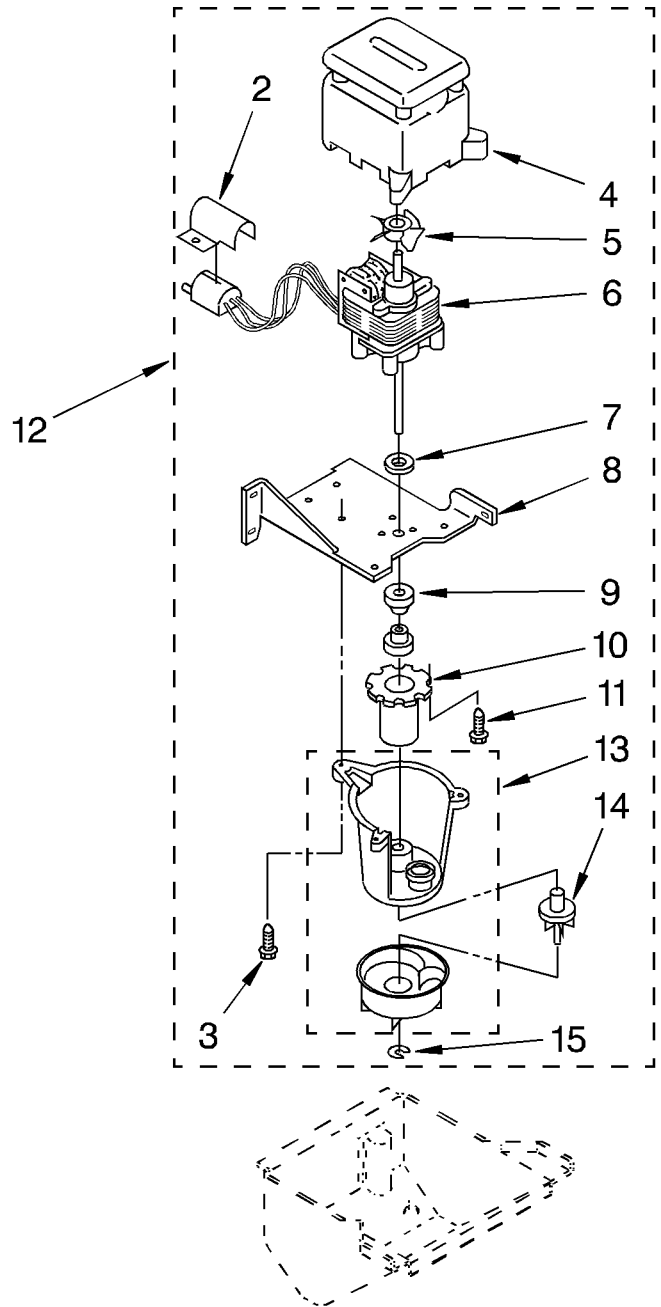

# EVAPORATOR, ICE CUTTER GRID AND WATER PARTS

For Model: KUIS185EBL0

1	759296	Valve, Complete Water
2	585856	Tube, Plastic
3	758597	Plug (2)
4	1129798	Dispenser, Water
5	2180809	Evaporator
6	2174726	Spacer, Adjustable (Side)
7	2174724	Spacer, Adjustable (Front)
8	759213	Tube, Water Fill
9	489049	Screw 10-12 x 1/2
10	756564	Bracket, Grid Mounting (2)
11	489013	Washer, Plain
12	489443	Screw
13	585853	Shelf, Water Pan
15	759109	Hose, Overflow
16	596037	Screw, 10-32 x 1/2
17	2174725	Spacer, Fixed (Rear)
18	2174727	Spacer, Fixed (Side)
19	2174750	Harness, Grid
20	587662	Clamp
21	681676	Nut, Wing
22	841707	Insert
23	627018	Nut & Sleeve Assembly
24	758488	Harness, Light
25	758490	Bracket, Lamp
26	681611	Thumbscrew
27	745362	Bulb
28	2174752	Grid Assembly (Complete)
29	758489	Shield, Light
37	681245	Washer
38	2165477	Adapter
39	2174754	Wire, Grid Cutter
41	593171	Panel, Grid
42	681534	Thumbscrew, 10-32 x 5/8
43	756659	Pan
44	681419	Thumbscrew, 10 x 1/2
45	759043	Stopper, Water Pan

# PUMP PARTS

For Model: KUIS185EBL0

2	756124	Cover, Plug
3	681391	Screw, 8-18 x 3/4
4	583155	Housing, Motor
5	587096	Blade, Fan
6	1127834	Motor, Pump
7	583424	Washer
8	756122	Bracket, Pump
9	596016	Grommet (2)
10	593229	Sleeve
11	681390	Screw, 8-32 x 3/8
12	756782	Pump, Water (Complete)
13	583518	Pump
14	583426	Impeller (Includes Retaining Ring 15)
15	681301	Ring, Retainer

# ESCUTCHEON AND CONTROL COMPONENTS

For Model: KUIS185EBL0

SHELL (PHANTOM VIEW  
from Cabinet Parts Page)

2	2165483	Transformer
3	2165530	Escutcheon, Panel
4	2172893	Switch, Service
5	2172846	Bracket, Control
7	595005	Screw, 8-32 x 1/4
8	2175680	Decal, Control Panel
9	2175678	Escutcheon
10	2175679	Decal, Escutcheon
11	759308	Thermostat, Evaporator
12	759309	Thermostat, Bin Control
13	681245	Washer
14	487909	Screw #8 x 1/2
15	681036	Screw
19	758567	Harness, Grid
20	2175681	Knob
21	759007	Latch
22	680964	Screw, 8-32 x 1/2